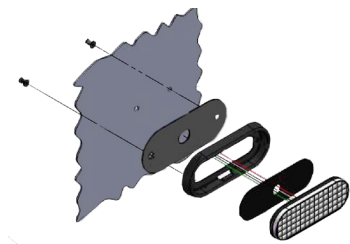

DLXTH SERIES

STAR
Safety Technologies by *Grote*

DLXTHR Series

DLXTHU Series

Grommet Mount

Standard Bezel Mount

FEATURES & BENEFITS

- Thirty-six high intensity LEDs
- Twelve customer selectable flash patterns in two phases plus Steady-On
- Circuitry is fully encapsulated within housing and is designed with a breathable membrane pad to reduce condensation
- Over-molded wire seal and strain relief
- S-Link 2.0 System™ synchronizing capabilities with other Star LED units
- Can be mounted just about anywhere, interior or exterior
- Can be mounted in a bezel, grommet, or window mount
- Split colors available
- Also available with weatherproof connector pre-installed on heads
- Dimensions: DLXTHU - 7 ¼" L x 3" H, DLXTHR - 4" Dia.
- Voltage: 12/24V DC
- Amp draw: .3 amps (average)
- Color combinations: C = Clear lens

DLXTH -      

DLXTHUS -    

PART	DESCRIPTION
DLXTHR-1-*	4" Round, bezel, flashing
DLXTHR-2-*	4" Round grommet, weatherproof connector, flashing
DLXTHR-4-*	4" Round, grommet, flashing
DLXTHR-8-*	4" Round, grommet weatherproof connector, flashing
DLXTHU-1-*	6" Oval, bezel, flashing
DLXTHU-2-*	6" Oval, weatherproof connector, flashing
DLXTHU-4-*	6" Oval, grommet, flashing
DLXTHU-7-*	6" Oval, window bezel, flashing
DLXTHU-8-*	6" Oval, grommet and weatherproof connector, flashing
DLXTHUS-1-**	6" Oval, split color, bezel, flashing
DLXTHUS-4-**	6" Oval split color, grommet, flashing

STAR
Safety Technologies by *Grote*

LED DLXTH MODEL NUMBER GENERATOR

DL _ TH _ - _ _ _

PATTERN

- X = Flashing
- N = Steady Burn

SERIES

- R = 4" round
- U = oval

MOUNT TYPE

- 1 = Flush mount bezel
- 2 = No mount (lighthouse only)
- 4 = Rubber grommet
- 7 = Window bezel
- 8 = Rubber grommet with weatherproof connector

PLATING

- = Black
- C = Chrome

COLOR

- A = Amber
- W = Cool White
- R = Red
- BC = Blue LED Clear Lens
- GC = Green LED Clear Lens
- RC = Red LED Clear Lens