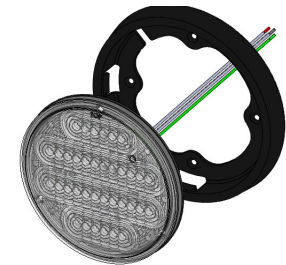

Flush Mount Bezel

**FOR MORE INFORMATION
VISIT OUR WEBSITE.
STARSAFETYTECHNOLOGIES.COM**

Star Safety Technologies, LLC
455 Rochester St., Avon, NY 14414
Phone: 585-226-9500 | Fax: 888-478-2797